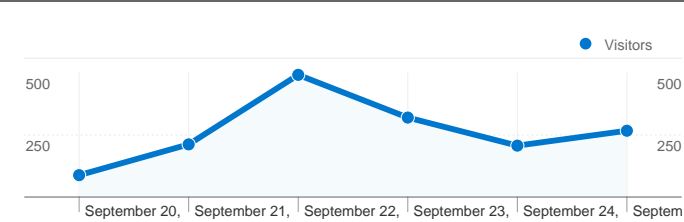

Site Usage

1,727 Visits

72.96% Bounce Rate

3,288 Pageviews

00:01:35 Avg. Time on Site

1.90 Pages/Visit

82.74% % New Visits

Visitors Overview

Visitors
1,510

Map Overlay world

Traffic Sources Overview

- **Search Engines**
1,248.00 (72.26%)
- **Referring Sites**
308.00 (17.83%)
- **Direct Traffic**
171.00 (9.90%)

Content Overview

Pages	Pageviews	% Pageviews
/	843	25.64%
/experimental-redtube	515	15.66%
/redtube-youporn-pornhub	456	13.87%
/experimental-redtube-tube8-	196	5.96%
/tag/tube8-ro	146	4.44%

1,510 people visited this site

1,727 Visits

1,510 Absolute Unique Visitors

3,288 Pageviews

1.90 Average Pageviews

00:01:35 Time on Site

72.96% Bounce Rate

82.74% New Visits

1,727 visits came from 25 countries/territories

Site Usage

Country/Territory	Visits	Pages/Visit	Avg. Time on Site	% New Visits	Bounce Rate
Visits 1,727 % of Site Total: 100.00%	Pages/Visit 1.90 Site Avg: 1.90 (0.00%)	Avg. Time on Site 00:01:35 Site Avg: 00:01:35 (0.00%)	% New Visits 82.74% Site Avg: 82.74% (0.00%)	Bounce Rate 72.96% Site Avg: 72.96% (0.00%)	
Romania	1,602	1.93	00:01:38	83.08%	72.66%
United States	28	1.50	00:00:14	67.86%	78.57%
Italy	26	1.62	00:01:04	96.15%	76.92%
Spain	17	2.29	00:03:41	41.18%	58.82%
Germany	7	1.29	00:00:44	100.00%	71.43%
Moldova	7	1.14	> 00:00:00	85.71%	85.71%
United Kingdom	6	1.67	00:00:20	100.00%	50.00%
(not set)	4	1.50	00:01:37	100.00%	75.00%
Greece	3	2.67	00:01:14	33.33%	66.67%