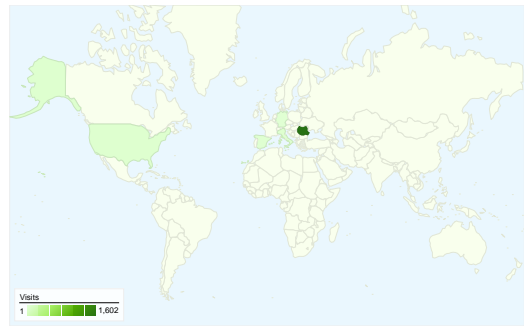

Site Usage

1,727 Visits

72.96% Bounce Rate

3,288 Pageviews

00:01:35 Avg. Time on Site

1.90 Pages/Visit

82.74% % New Visits

Visitors Overview

Visitors
1,510

Map Overlay world

Traffic Sources Overview

- **Search Engines**
1,248.00 (72.26%)
- **Referring Sites**
308.00 (17.83%)
- **Direct Traffic**
171.00 (9.90%)

Content Overview

Pages	Pageviews	% Pageviews
/	843	25.64%
/experimental-redtube	515	15.66%
/redtube-youporn-pornhub	456	13.87%
/experimental-redtube-tube8-	196	5.96%
/tag/tube8-ro	146	4.44%

All traffic sources sent a total of 1,727 visits

Top Traffic Sources

Sources	Visits	% visits	Keywords	Visits	% visits
google (organic)	1,186	68.67%	redtube	287	23.00%
(direct) ((none))	171	9.90%	red tube	226	18.11%
search (organic)	56	3.24%	pornhub	130	10.42%
madallinna.blogspot.com	22	1.27%	tube 8 ro	121	9.70%
twitter.com (referral)	22	1.27%	tube8	75	6.01%

1,727 visits came from 25 countries/territories

Site Usage

Country/Territory	Visits	Pages/Visit	Avg. Time on Site	% New Visits	Bounce Rate
Visits 1,727 % of Site Total: 100.00%	Pages/Visit 1.90 Site Avg: 1.90 (0.00%)	Avg. Time on Site 00:01:35 Site Avg: 00:01:35 (0.00%)	% New Visits 82.74% Site Avg: 82.74% (0.00%)	Bounce Rate 72.96% Site Avg: 72.96% (0.00%)	
Romania	1,602	1.93	00:01:38	83.08%	72.66%
United States	28	1.50	00:00:14	67.86%	78.57%
Italy	26	1.62	00:01:04	96.15%	76.92%
Spain	17	2.29	00:03:41	41.18%	58.82%
Germany	7	1.29	00:00:44	100.00%	71.43%
Moldova	7	1.14	> 00:00:00	85.71%	85.71%
United Kingdom	6	1.67	00:00:20	100.00%	50.00%
(not set)	4	1.50	00:01:37	100.00%	75.00%
Greece	3	2.67	00:01:14	33.33%	66.67%