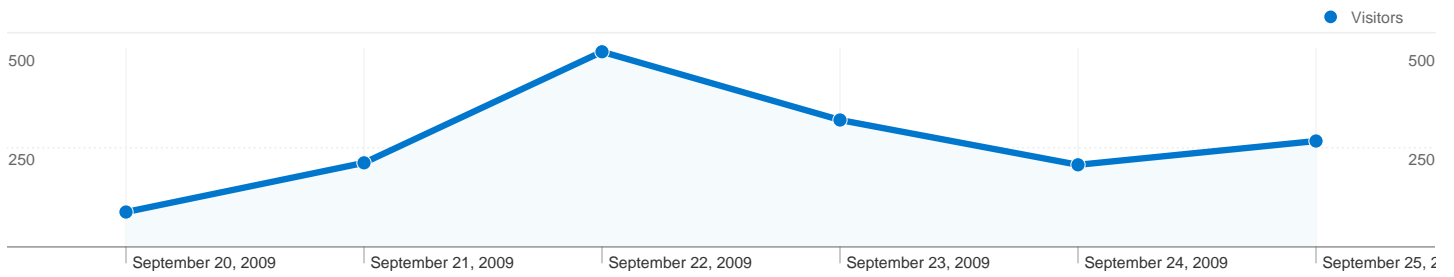

Site Usage

1,727 Visits

72.96% Bounce Rate

3,288 Pageviews

00:01:35 Avg. Time on Site

1.90 Pages/Visit

82.74% % New Visits

Visitors Overview

Visitors
1,510

Map Overlay world

Traffic Sources Overview

- **Search Engines**
1,248.00 (72.26%)
- **Referring Sites**
308.00 (17.83%)
- **Direct Traffic**
171.00 (9.90%)

Content Overview

Pages	Pageviews	% Pageviews
/	843	25.64%
/experimental-redtube	515	15.66%
/redtube-youporn-pornhub	456	13.87%
/experimental-redtube-tube8-	196	5.96%
/tag/tube8-ro	146	4.44%

1,510 people visited this site

1,727 Visits

1,510 Absolute Unique Visitors

3,288 Pageviews

1.90 Average Pageviews

00:01:35 Time on Site

72.96% Bounce Rate

82.74% New Visits

1,727 visits came from 25 countries/territories

Site Usage

Country/Territory	Visits	Pages/Visit	Avg. Time on Site	% New Visits	Bounce Rate
Visits 1,727 % of Site Total: 100.00%	Pages/Visit 1.90 Site Avg: 1.90 (0.00%)	Avg. Time on Site 00:01:35 Site Avg: 00:01:35 (0.00%)	% New Visits 82.74% Site Avg: 82.74% (0.00%)	Bounce Rate 72.96% Site Avg: 72.96% (0.00%)	
Romania	1,602	1.93	00:01:38	83.08%	72.66%
United States	28	1.50	00:00:14	67.86%	78.57%
Italy	26	1.62	00:01:04	96.15%	76.92%
Spain	17	2.29	00:03:41	41.18%	58.82%
Germany	7	1.29	00:00:44	100.00%	71.43%
Moldova	7	1.14	> 00:00:00	85.71%	85.71%
United Kingdom	6	1.67	00:00:20	100.00%	50.00%
(not set)	4	1.50	00:01:37	100.00%	75.00%
Greece	3	2.67	00:01:14	33.33%	66.67%