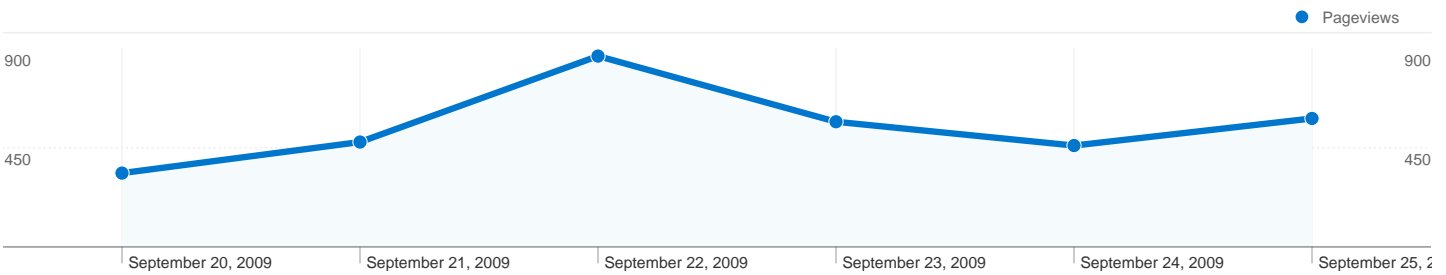

Pages on this site were viewed a total of 3,288 times

3,288 Pageviews

2,497 Unique Views

72.96% Bounce Rate

AdSense Performance

2 AdSense Page Impressions

$0.00 AdSense Revenue

2 AdSense Unit Impressions

Top Content

Pages	Pageviews	% Pageviews
/	843	25.64%
/experimental-redtube	515	15.66%
/redtube-youporn-pornhub	456	13.87%
/experimental-redtube-tube8-youporn	196	5.96%
/tag/tube8-ro	146	4.44%