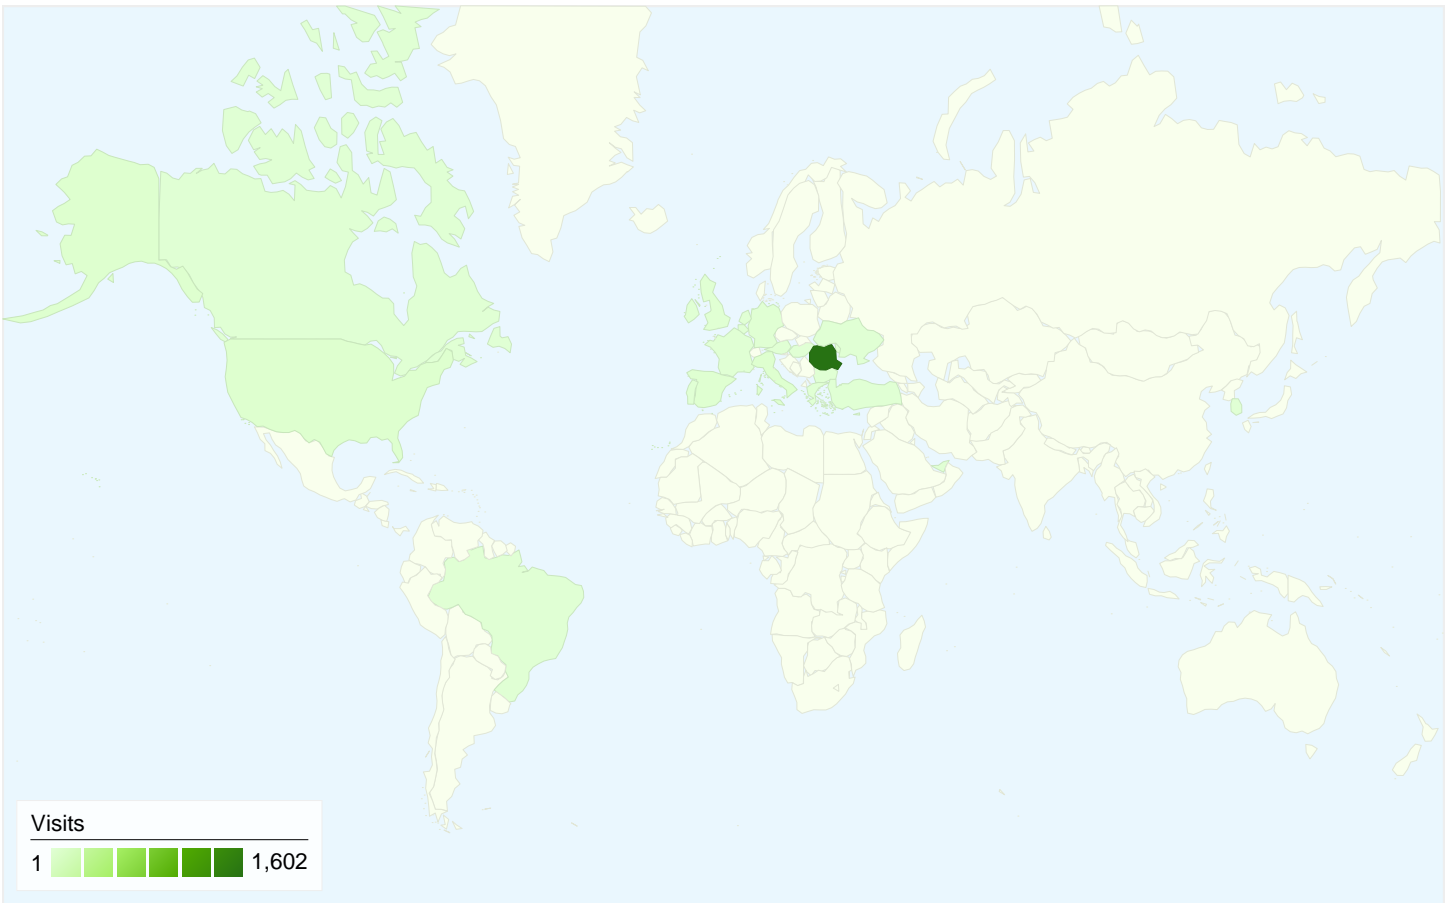

Visitors
1,510

Map Overlay world

Traffic Sources Overview

- **Search Engines**
1,248.00 (72.26%)
- **Referring Sites**
308.00 (17.83%)
- **Direct Traffic**
171.00 (9.90%)

Content Overview

Pages	Pageviews	% Pageviews
/	843	25.64%
/experimental-redtube	515	15.66%
/redtube-youporn-pornhub	456	13.87%
/experimental-redtube-tube8-	196	5.96%
/tag/tube8-ro	146	4.44%

1,510 people visited this site

1,727 Visits

1,510 Absolute Unique Visitors

3,288 Pageviews

1.90 Average Pageviews

00:01:35 Time on Site

72.96% Bounce Rate

82.74% New Visits

All traffic sources sent a total of 1,727 visits

Top Traffic Sources

Sources	Visits	% visits	Keywords	Visits	% visits
google (organic)	1,186	68.67%	redtube	287	23.00%
(direct) ((none))	171	9.90%	red tube	226	18.11%
search (organic)	56	3.24%	pornhub	130	10.42%
madallinna.blogspot.com	22	1.27%	tube 8 ro	121	9.70%
twitter.com (referral)	22	1.27%	tube8	75	6.01%

1,727 visits came from 25 countries/territories

Site Usage

Country/Territory	Visits	Pages/Visit	Avg. Time on Site	% New Visits	Bounce Rate
Visits 1,727 % of Site Total: 100.00%	Pages/Visit 1.90 Site Avg: 1.90 (0.00%)	Avg. Time on Site 00:01:35 Site Avg: 00:01:35 (0.00%)	% New Visits 82.74% Site Avg: 82.74% (0.00%)	Bounce Rate 72.96% Site Avg: 72.96% (0.00%)	
Romania	1,602	1.93	00:01:38	83.08%	72.66%
United States	28	1.50	00:00:14	67.86%	78.57%
Italy	26	1.62	00:01:04	96.15%	76.92%
Spain	17	2.29	00:03:41	41.18%	58.82%
Germany	7	1.29	00:00:44	100.00%	71.43%
Moldova	7	1.14	> 00:00:00	85.71%	85.71%
United Kingdom	6	1.67	00:00:20	100.00%	50.00%
(not set)	4	1.50	00:01:37	100.00%	75.00%
Greece	3	2.67	00:01:14	33.33%	66.67%