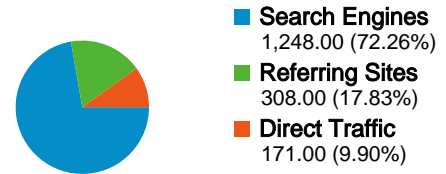

Top Traffic Sources

Sources	Visits	% visits	Keywords	Visits	% visits
google (organic)	1,186	68.67%	redtube	287	23.00%
(direct) ((none))	171	9.90%	red tube	226	18.11%
search (organic)	56	3.24%	pornhub	130	10.42%
madallinna.blogspot.com	22	1.27%	tube 8 ro	121	9.70%
twitter.com (referral)	22	1.27%	tube8	75	6.01%