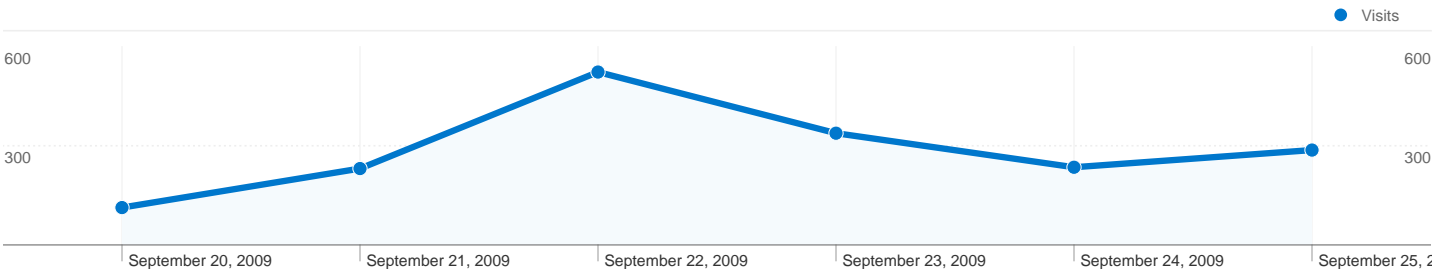

All traffic sources sent a total of 1,727 visits