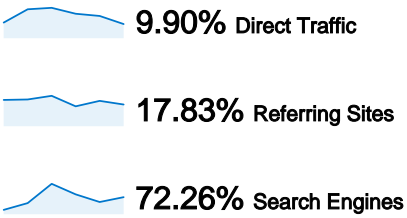

Top Traffic Sources

Sources	Visits	% visits	Keywords	Visits	% visits
google (organic)	1,186	68.67%	redtube	287	23.00%
(direct) ((none))	171	9.90%	red tube	226	18.11%
search (organic)	56	3.24%	pornhub	130	10.42%
madallinna.blogspot.com	22	1.27%	tube 8 ro	121	9.70%
twitter.com (referral)	22	1.27%	tube8	75	6.01%