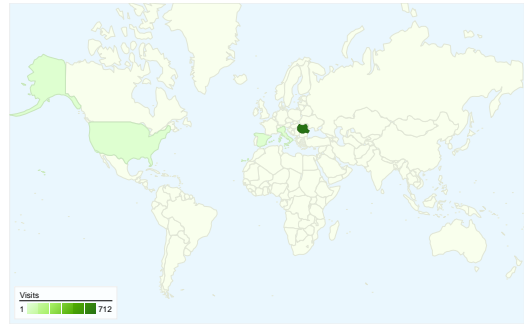

Site Usage

773 Visits

72.06% Bounce Rate

1,505 Pageviews

00:01:47 Avg. Time on Site

1.95 Pages/Visit

81.37% % New Visits

Visitors Overview

Visitors
676

Map Overlay world

Traffic Sources Overview

- **Search Engines**
531.00 (68.69%)
- **Referring Sites**
157.00 (20.31%)
- **Direct Traffic**
85.00 (11.00%)

Content Overview

| Pages | Pageviews | % Pageviews |
|--------------------------|-----------|-------------|
| / | 440 | 29.24% |
| /redtube-youporn-pornhub | 363 | 24.12% |
| /experimentul-redtube | 241 | 16.01% |
| /oficial-s-a-lansat-www- | 36 | 2.39% |
| /cum-e-sa-fii-furat | 36 | 2.39% |

676 people visited this site

773 Visits

676 Absolute Unique Visitors

1,505 Pageviews

1.95 Average Pageviews

00:01:47 Time on Site

72.06% Bounce Rate

81.37% New Visits

773 visits came from 19 countries/territories

Site Usage

| Visits | Pages/Visit | Avg. Time on Site | % New Visits | Bounce Rate | |
|---|--|--|--|--|-------------|
| 773 % of Site Total: 100.00% | 1.95 Site Avg: 1.95 (0.00%) | 00:01:47 Site Avg: 00:01:47 (0.00%) | 81.37% Site Avg: 81.37% (0.00%) | 72.06% Site Avg: 72.06% (0.00%) | |
| Country/Territory | Visits | Pages/Visit | Avg. Time on Site | % New Visits | Bounce Rate |
| Romania | 712 | 1.99 | 00:01:49 | 81.60% | 71.77% |
| Italy | 13 | 1.38 | 00:00:43 | 92.31% | 84.62% |
| United States | 11 | 1.73 | 00:00:30 | 63.64% | 63.64% |
| Spain | 10 | 2.00 | 00:05:15 | 40.00% | 70.00% |
| Moldova | 6 | 1.17 | > 00:00:00 | 83.33% | 83.33% |
| Germany | 5 | 1.20 | 00:00:27 | 100.00% | 80.00% |
| (not set) | 3 | 1.67 | 00:02:10 | 100.00% | 66.67% |
| United Kingdom | 2 | 2.00 | 00:00:45 | 100.00% | 0.00% |
| Greece | 1 | 1.00 | 00:00:00 | 100.00% | 100.00% |