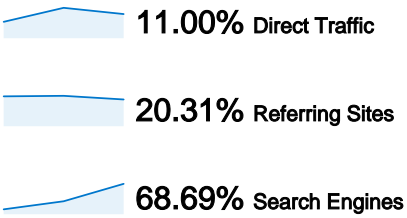

Top Traffic Sources

Sources	Visits	% visits	Keywords	Visits	% visits
google (organic)	505	65.33%	redtube	160	30.13%
(direct) ((none))	85	11.00%	red tube	102	19.21%
search (organic)	22	2.85%	pornhub	92	17.33%
madallinna.blogspot.com	10	1.29%	youporn	30	5.65%
makavelis.com (referral)	10	1.29%	porn hub	20	3.77%