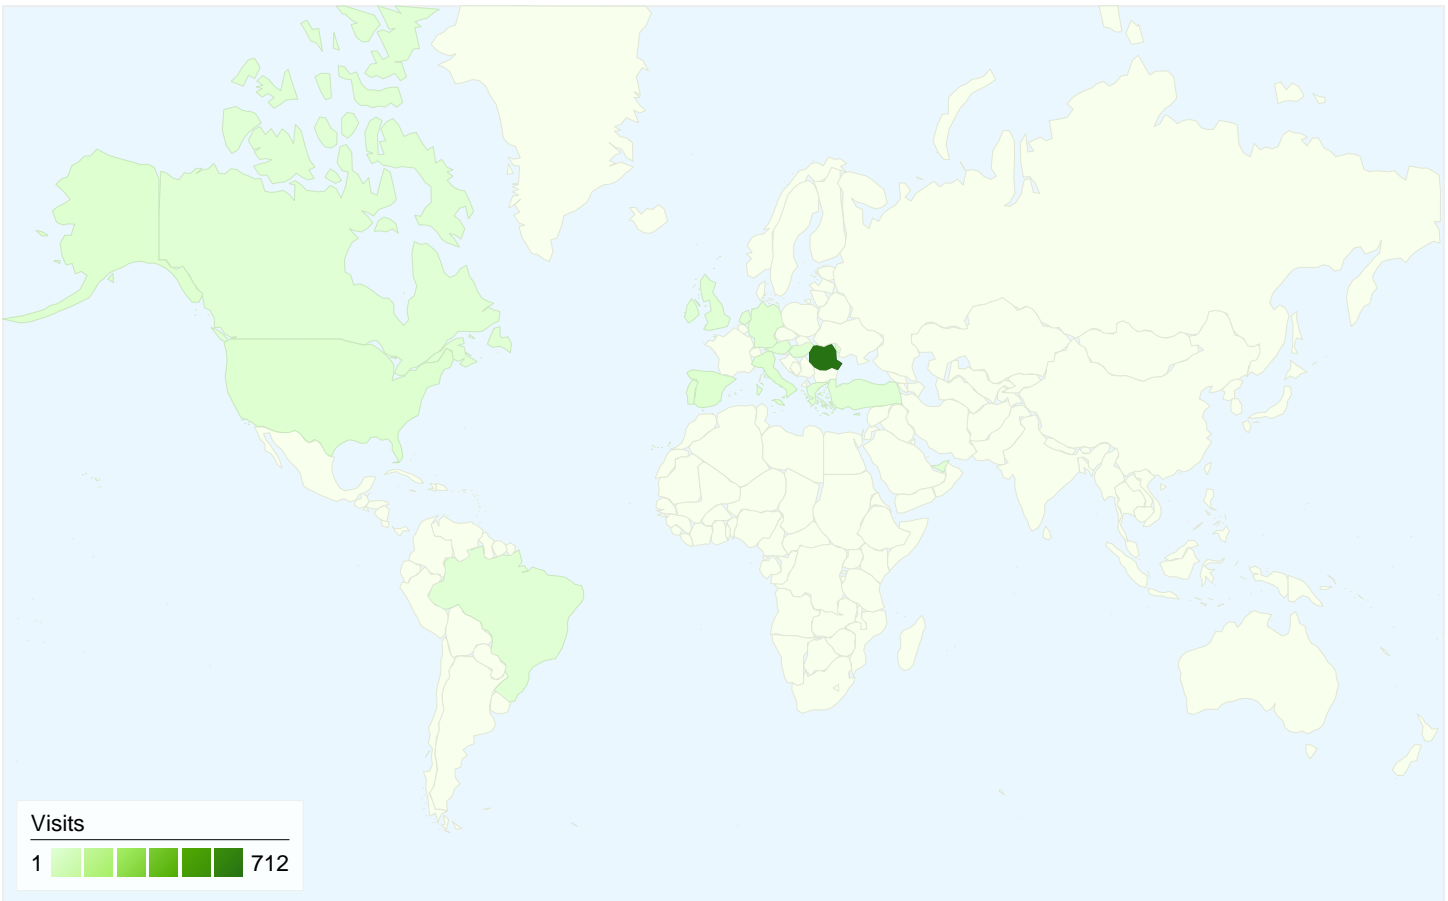

Visitors
676

Map Overlay world

Traffic Sources Overview

- **Search Engines**
531.00 (68.69%)
- **Referring Sites**
157.00 (20.31%)
- **Direct Traffic**
85.00 (11.00%)

Content Overview

| Pages | Pageviews | % Pageviews |
|--------------------------|-----------|-------------|
| / | 440 | 29.24% |
| /redtube-youporn-pornhub | 363 | 24.12% |
| /experimentul-redtube | 241 | 16.01% |
| /oficial-s-a-lansat-www- | 36 | 2.39% |
| /cum-e-sa-fii-furat | 36 | 2.39% |

676 people visited this site

773 Visits

676 Absolute Unique Visitors

1,505 Pageviews

1.95 Average Pageviews

00:01:47 Time on Site

72.06% Bounce Rate

81.37% New Visits

773 visits came from 19 countries/territories

Site Usage

| Visits | Pages/Visit | Avg. Time on Site | % New Visits | Bounce Rate | |
|---|--|--|--|--|-------------|
| 773 % of Site Total: 100.00% | 1.95 Site Avg: 1.95 (0.00%) | 00:01:47 Site Avg: 00:01:47 (0.00%) | 81.37% Site Avg: 81.37% (0.00%) | 72.06% Site Avg: 72.06% (0.00%) | |
| Country/Territory | Visits | Pages/Visit | Avg. Time on Site | % New Visits | Bounce Rate |
| Romania | 712 | 1.99 | 00:01:49 | 81.60% | 71.77% |
| Italy | 13 | 1.38 | 00:00:43 | 92.31% | 84.62% |
| United States | 11 | 1.73 | 00:00:30 | 63.64% | 63.64% |
| Spain | 10 | 2.00 | 00:05:15 | 40.00% | 70.00% |
| Moldova | 6 | 1.17 | > 00:00:00 | 83.33% | 83.33% |
| Germany | 5 | 1.20 | 00:00:27 | 100.00% | 80.00% |
| (not set) | 3 | 1.67 | 00:02:10 | 100.00% | 66.67% |
| United Kingdom | 2 | 2.00 | 00:00:45 | 100.00% | 0.00% |
| Greece | 1 | 1.00 | 00:00:00 | 100.00% | 100.00% |